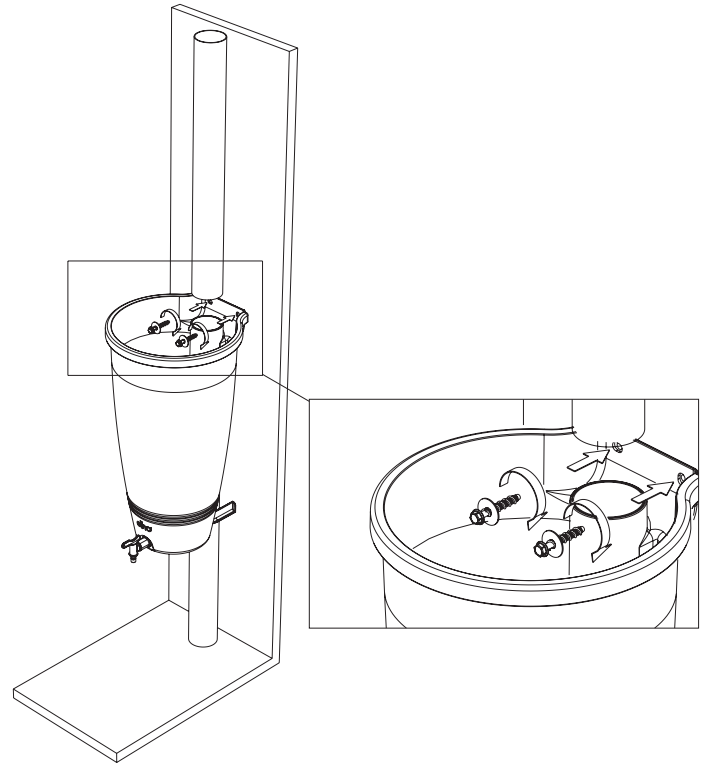

# green basics rain catcher 35ltr

## Parts included

+

1.

2.

3.

4.

5.