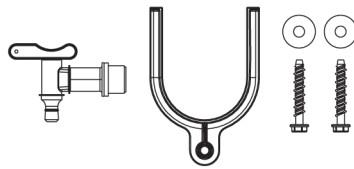

# green basics rain catcher 35ltr

## Parts included

+

1.

2.

3.

4.

5.