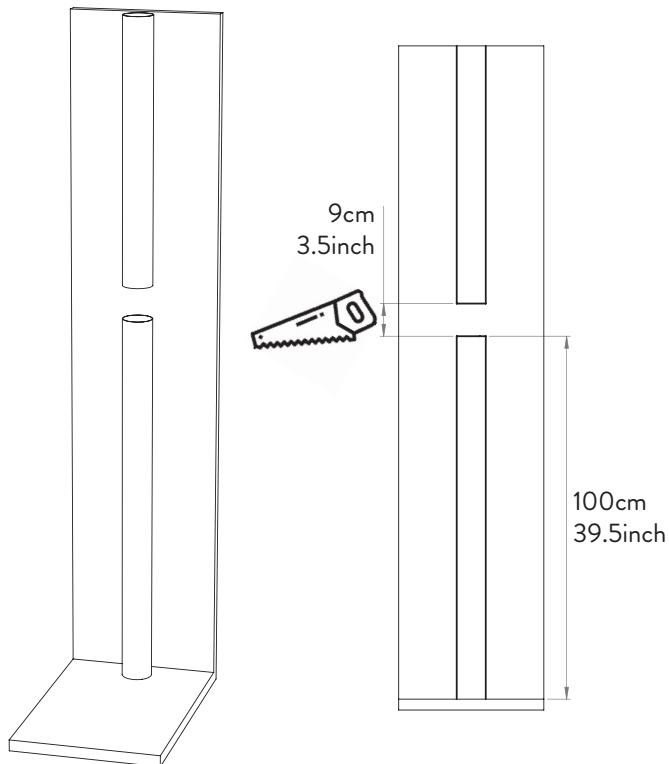

# green basics rain catcher 35ltr

## Parts included

+

1.

2.

3.

4.

5.