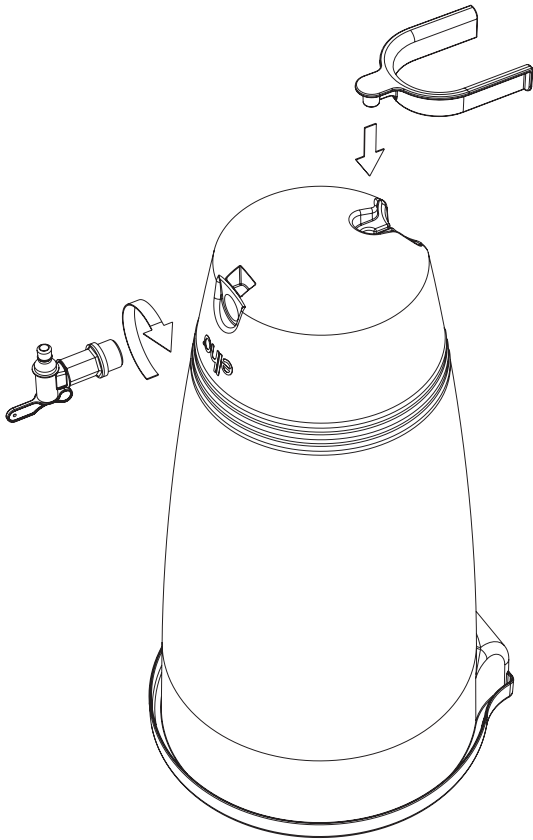

# green basics rain catcher 35ltr

## Parts included

+

1.

2.

3.

4.

5.